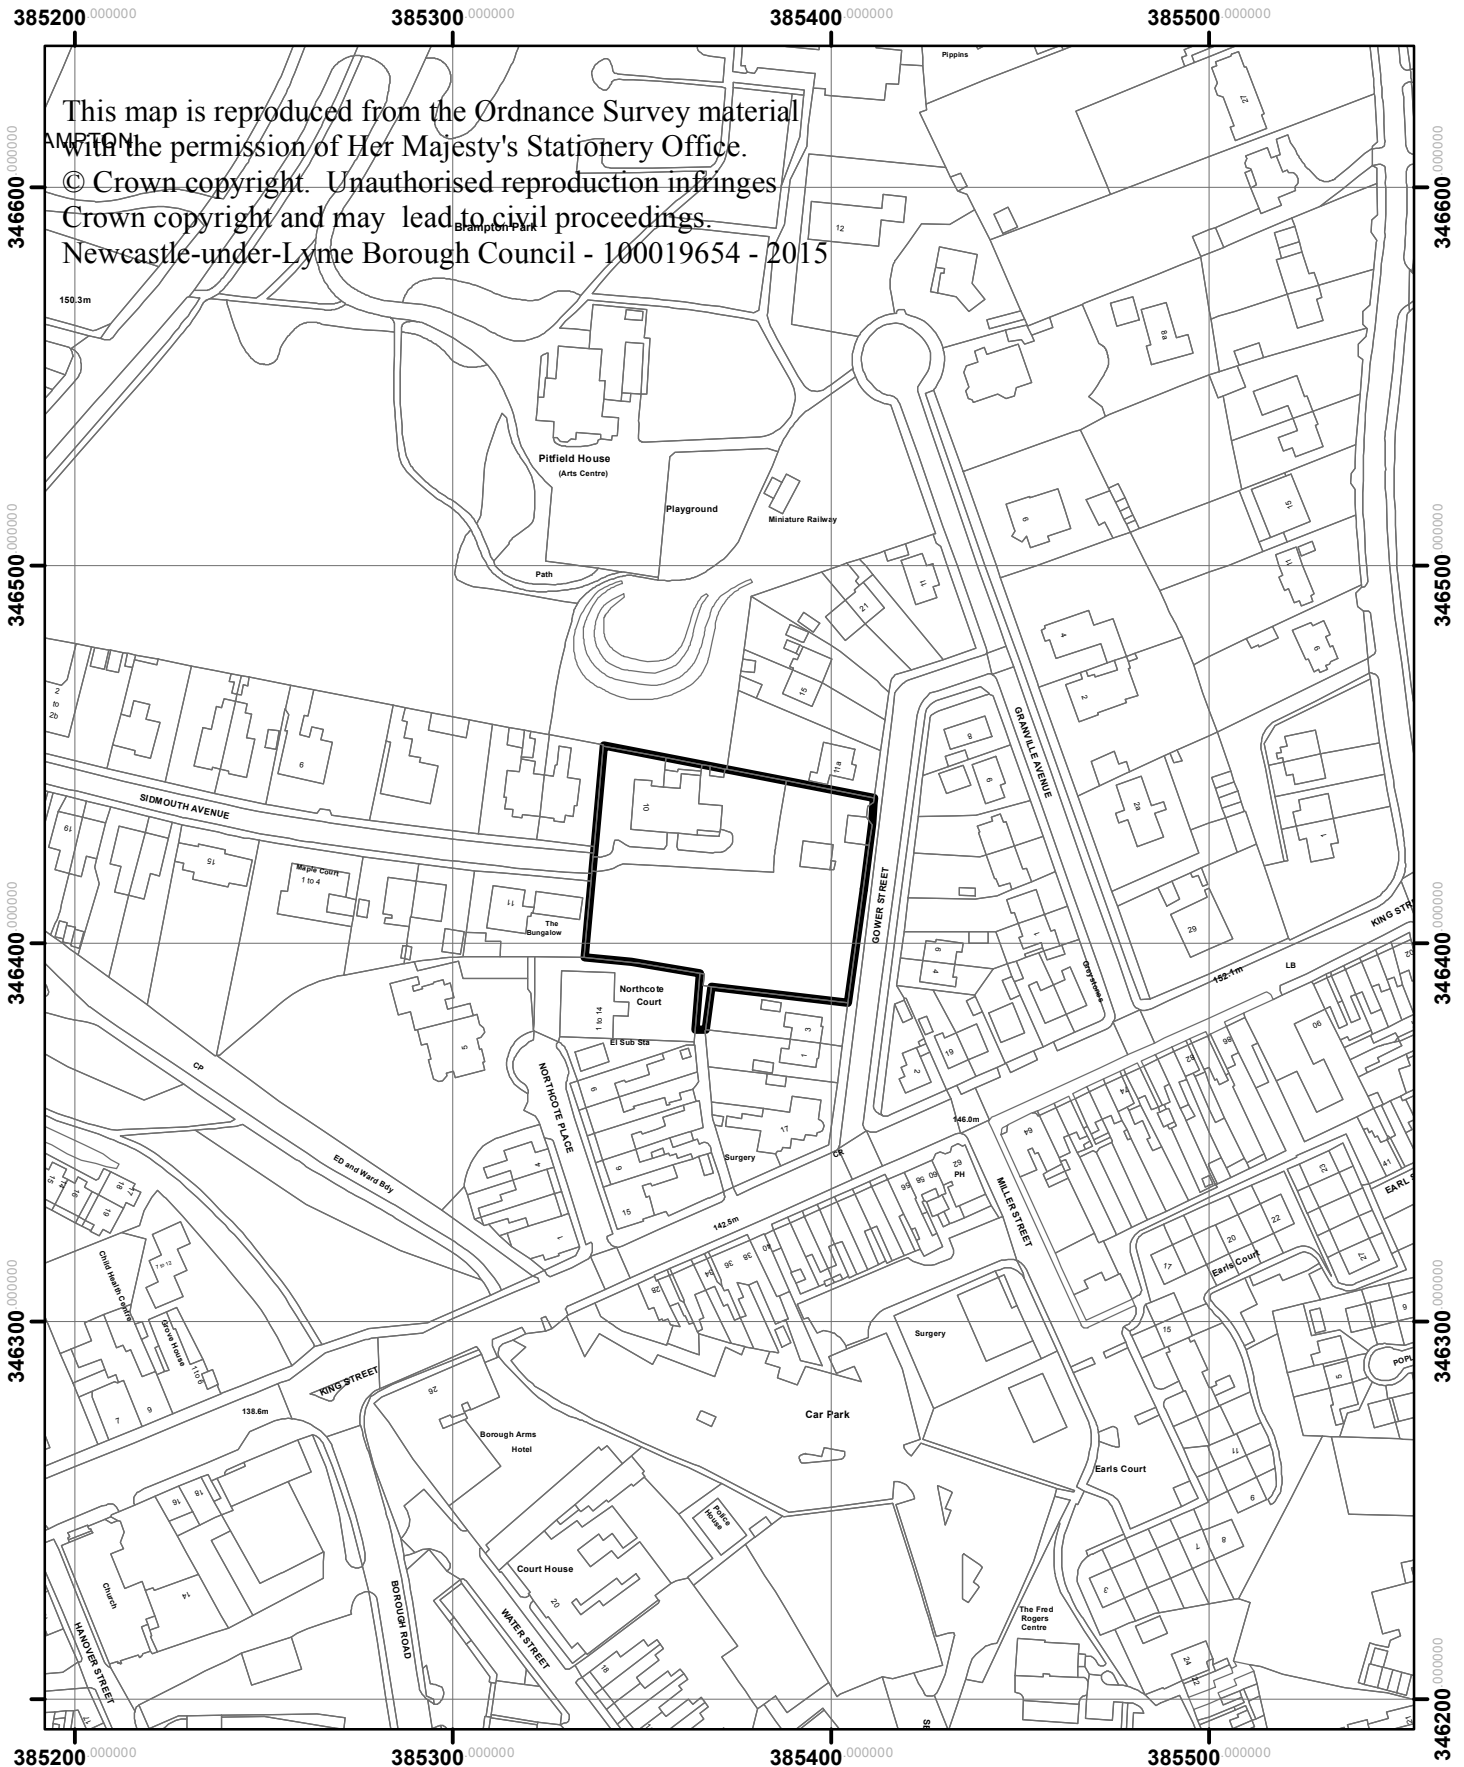

10 Sidmouth Avenue, Newcastle 15/00047/COU

This map is reproduced from the Ordnance Survey material with the permission of Her Majesty's Stationery Office.
© Crown copyright. Unauthorised reproduction infringes Crown copyright and may lead to civil proceedings.
Newcastle-under-Lyme Borough Council - 100019654 - 2015